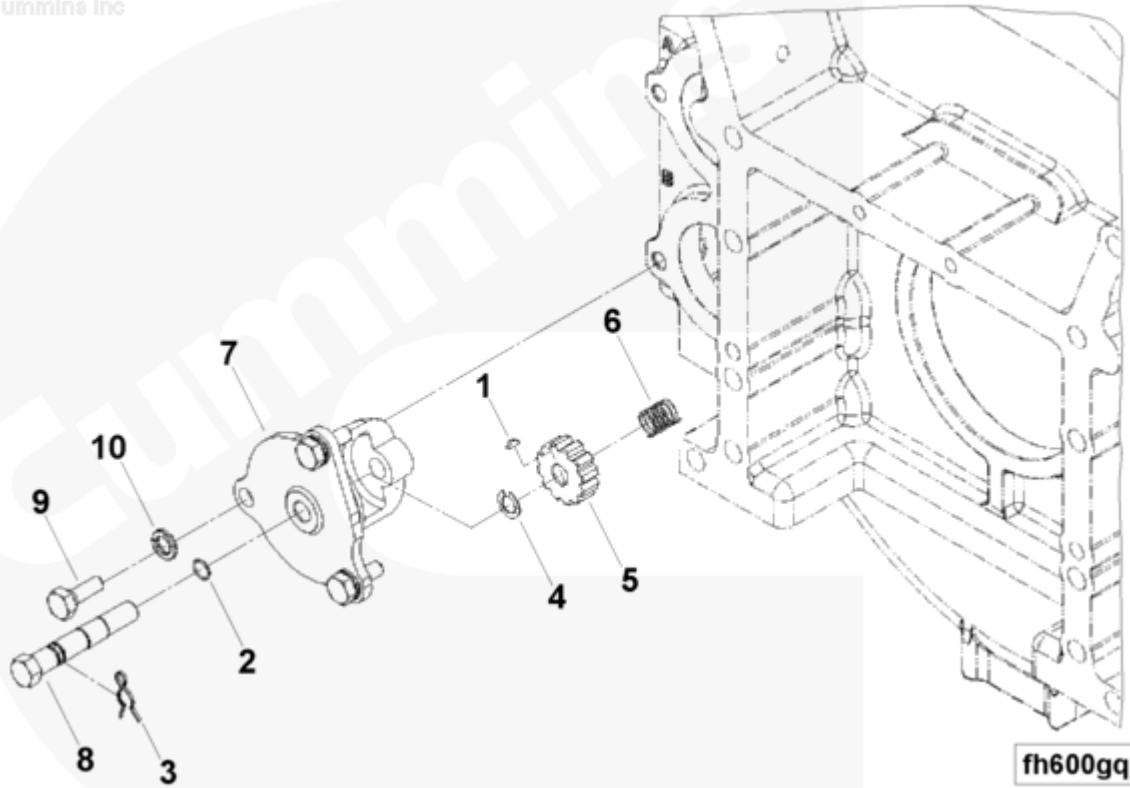

Parts Catalog - Option Detail

Electronic Parts Catalog - Option Detail				
Option	Group	Graphic	Film Card	Date
BP6110-06	16.01	fh600gq	K38	02-AUG-04
Engines	GTA38, K38, KTA38GC CM558, QSK38 CM2150 K106, QSK38 CM2150 MCRS, QSK38 CM850 MCRS			

©Cummins Inc

[SMALL](#) | [MEDIUM](#) | [LARGE](#)

Cart	Ref No	Part Number	Part Description	Required	Remarks
View My Cart					
		BP6110-06	Engine Barring Drive		
<input type="checkbox"/>		3201740	Barring Drive	1	
<input type="checkbox"/>	1	S 306	Plain Woodruff Key	1	
<input type="checkbox"/>	2	3913994	O-Ring Seal	1	
<input type="checkbox"/>	3	169834	Clip	1	
<input type="checkbox"/>	4	206090	Retaining Ring	1	
<input type="checkbox"/>	5	206091	Barring Drive Gear	1	

<input type="checkbox"/>	6	206092	Compression Spring	1	
<input type="checkbox"/>	7	206093	Barring Drive Housing	1	
<input type="checkbox"/>	8	3201739	Barring Shaft	1	
<input type="checkbox"/>	9	S 116	Hexagon Head Cap Screw	3	5/8 - 11 X 1 1/2 in.
<input type="checkbox"/>	10	S 603	Lock Washer	3	5/8 in.